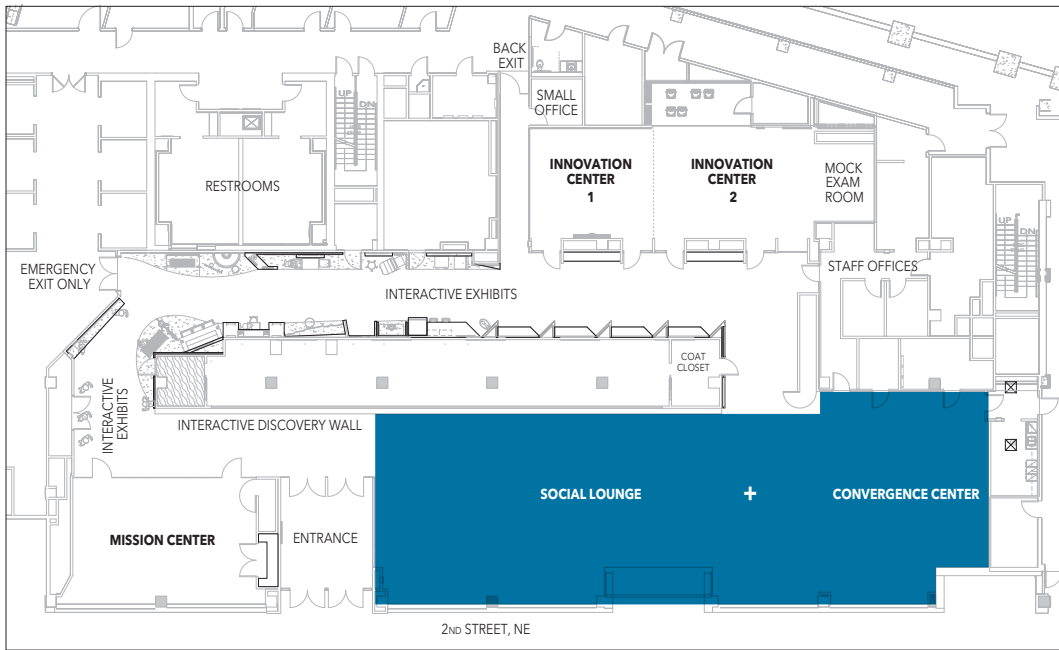

Social Lounge & Convergence Center Combined

Audio Visual:

- Six monitors for lounge and/or standard front and rear projector and screen
- Microphones:
Up to eight handheld
Up to eight Lavalier (available on a first-come, first-serve basis)
- Four Handheld (table stands available)
- Includes a built-in, robust phone system with TelePresence capability

Furniture:

- 100 black Bellini chairs; 85 white chairs
- Three easels w/markers, painters tape (client provides own chartpad whenever possible)
- Eight stand easels for posters/signage
- Standard tables, 6' x 30"
- Classroom Tables,* 6' x 18"
- Round Tables,* 5 1/2'
- Reception tables-high boys*
- Reception tables-low*

Room Dimensions

75' x 99'

Fees

- Half day: \$5,000
- Whole day: \$8,000
- After hours: Minus \$300/hr (before 9 a.m. and/or after 5 p.m.)

*Available through preferred caterer at an additional cost

Layouts with capacities

Classroom: 190

Rounds wall down: 280

Learn more about booking an event at the

KAISER PERMANENTE CENTER FOR TOTAL HEALTH
202-346-3371 | centerfortotalhealth.org