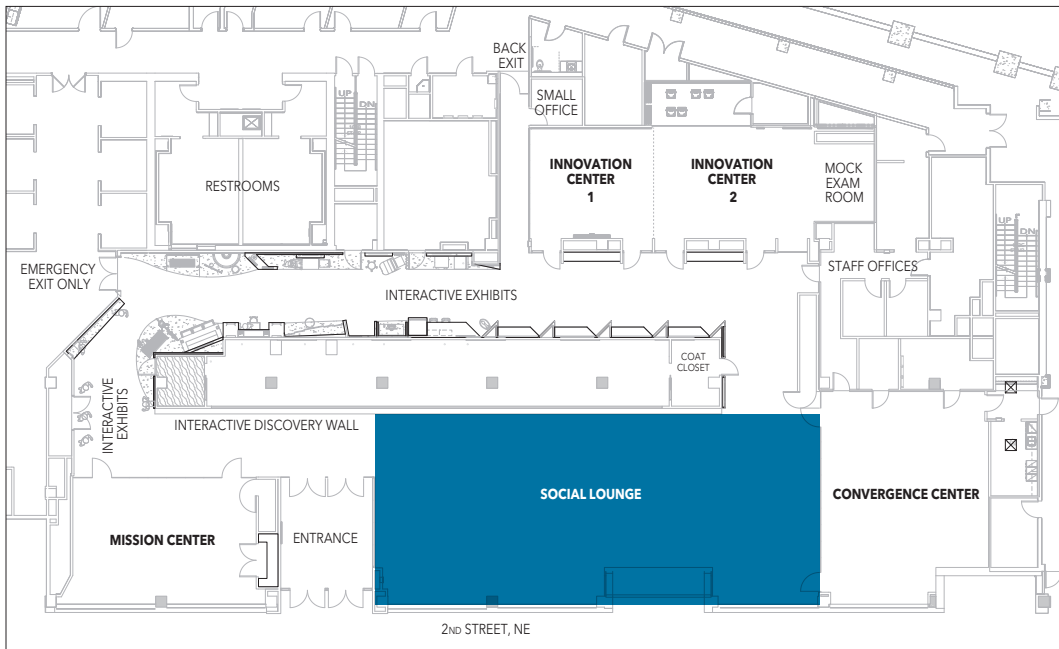

Social Lounge

Audio Visual:

- Includes six monitors and/or standard front and rear projector and screen
- Microphones:
Up to eight handheld
Up to eight Lavalier (available on a first-come, first-serve basis)
- Four Handheld (table stands available)
- Include a built-in, robust phone system

Furniture:

- 100 black Bellini chairs; 85 white chairs
- Three easels w/markers, painters tape (client provides own chartpad whenever possible)
- Eight stand easels for posters/signage
- Standard tables, 6' x 30"
- Classroom Tables,* 6' x 18"
- Round Tables,* 5 1/2'
- Reception tables-high boys*
- Reception tables-low*

Layouts with capacities

Theater: 150

Rounds: 185

Rounds: 185

Room Dimensions

35' x 60'

Fees

- Half day: \$5,000
- Whole day: \$8,000
- After hours: Minus \$300/hr (before 9 a.m. and/or after 5 p.m.)